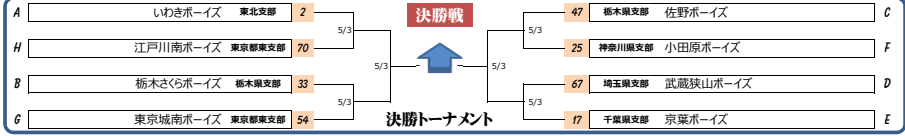

Table of venue names (使用グラウンド名称) for the East Block, including locations like 三和 and 武蔵狭山.

Table of team rankings for the West Block (西ブロック) in the middle school division, listing teams like 三和 and their scores.

Panasonic Cup

http://www.boysleague-jp.org/ (本部 (大版))

http://boys-eastjapan.com/ (東日本ブロック)

Table of team rankings for the South Block (南ブロック) in the middle school division, listing teams like 相模原北ボーイズ and their scores.

Table of venue names (使用グラウンド名称) for the South Block, including locations like 関東村 and 船橋.

Table of team rankings for the West Block (西ブロック) in the middle school division, listing teams like 関東村 and their scores.